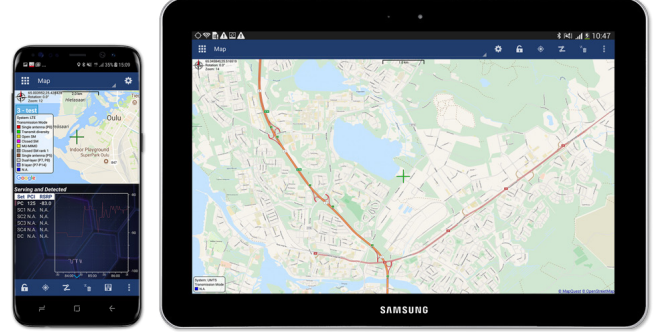

Keysight Technologies Nemo Handy

Fast, Efficient, On-the-Go Network Measurement and Troubleshooting

NEMO

Nemo Handy provides you with smart and discreet solutions for thorough and advanced measurement and optimization of wireless air interface and mobile application Quality-of-Service (QoS) and Quality-of-Experience (QoE).

Improve your wireless network measurements

Nemo Handy has set the standard for handheld network measurement devices since 2005 and continues to do so today. Make outdoor and indoor wireless network measurements with a smart and inconspicuous application installed on an android-based device.

- Create complex measurement scripts more easily and effectively
- Reduce test time with the intuitive user interface
- Test FTP, HTTP, Browsing, mScore, YouTube, Viber, BiP, WhatsApp, Facebook, LinkedIn and more
- Concentrate on the actual troubleshooting rather than on manually adding markers on floorplans with the automated location mapping feature
- Manage routes for drive testing remotely with turn-by-turn navigation (optional)
- Perform single site verification testing (optional)
- Perform audio quality and video quality tests: POLQA, PESQ, PEVQ-S
- IoT testing supported with Nemo Handy IoT edition
- Combine scanning and indoor measurements with portable, battery-operated DRT4311B and SeeGull IBflex scanners
- Use with Qualcomm and Samsung Shannon chipsets
- Streamline operations and improve responsiveness with the Nemo Cloud option, a cloud-based platform for centralized remote control
- Create fast and efficient reports in the field with the Nemo Instant Report option