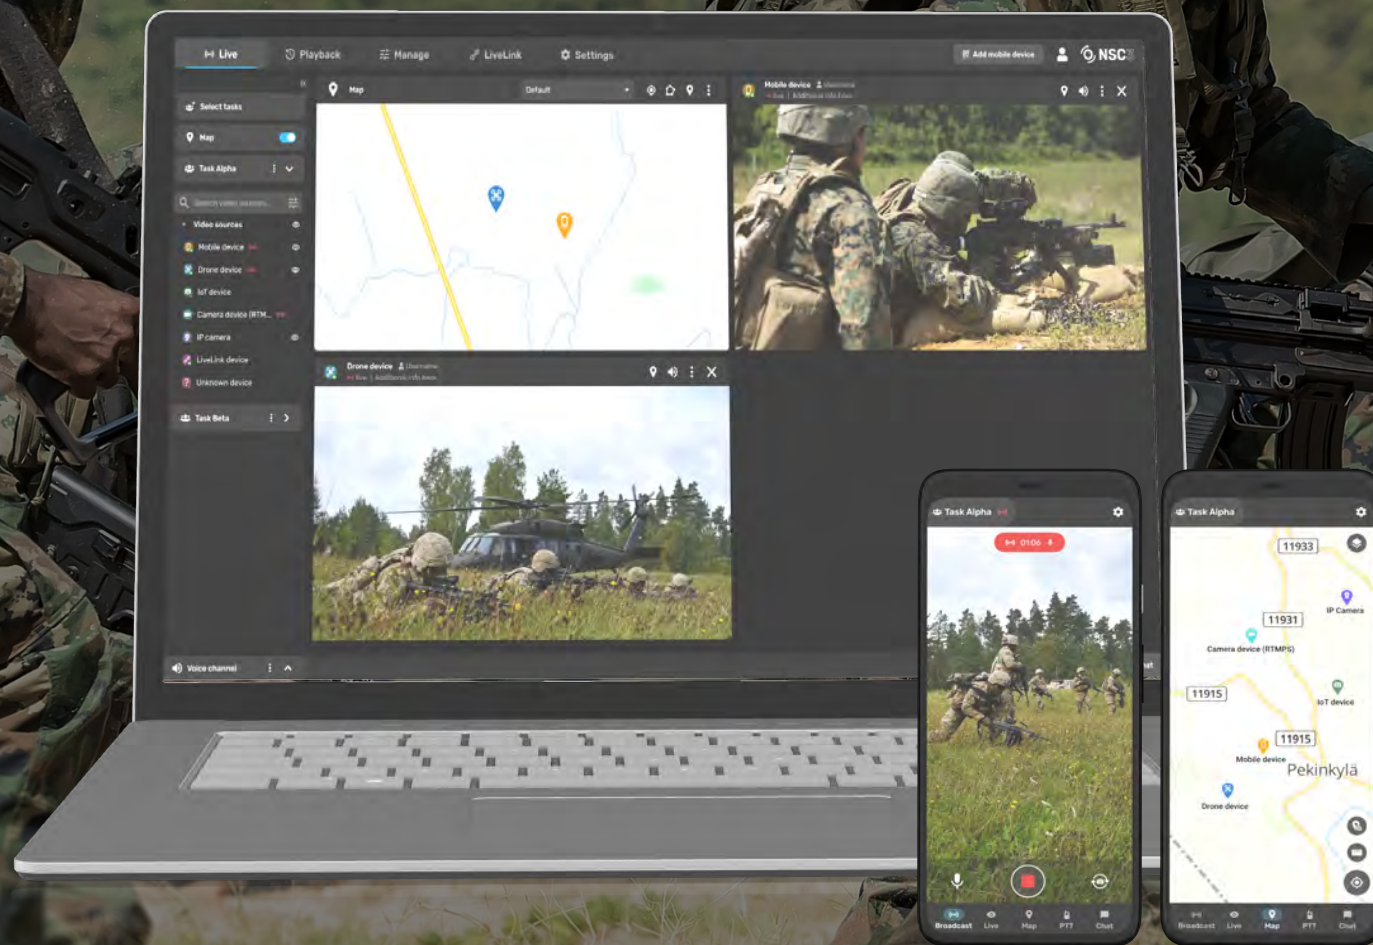

The background image shows three men in a dimly lit room. On the left, a man in a military uniform with a beret looks down at a tablet. In the center, a man in tactical gear with a cap and sunglasses also looks at the tablet. On the right, a man in a dark suit and headset looks at the tablet. The overall scene suggests a collaborative tactical or command environment.

Intuitive User
Interface:
Plug & Play

All-Network
Adaptability:
2G to 5G

AI-Driven Real-
Time Analysis

The Only Tactical C2 System You'll Ever Need

NSC3